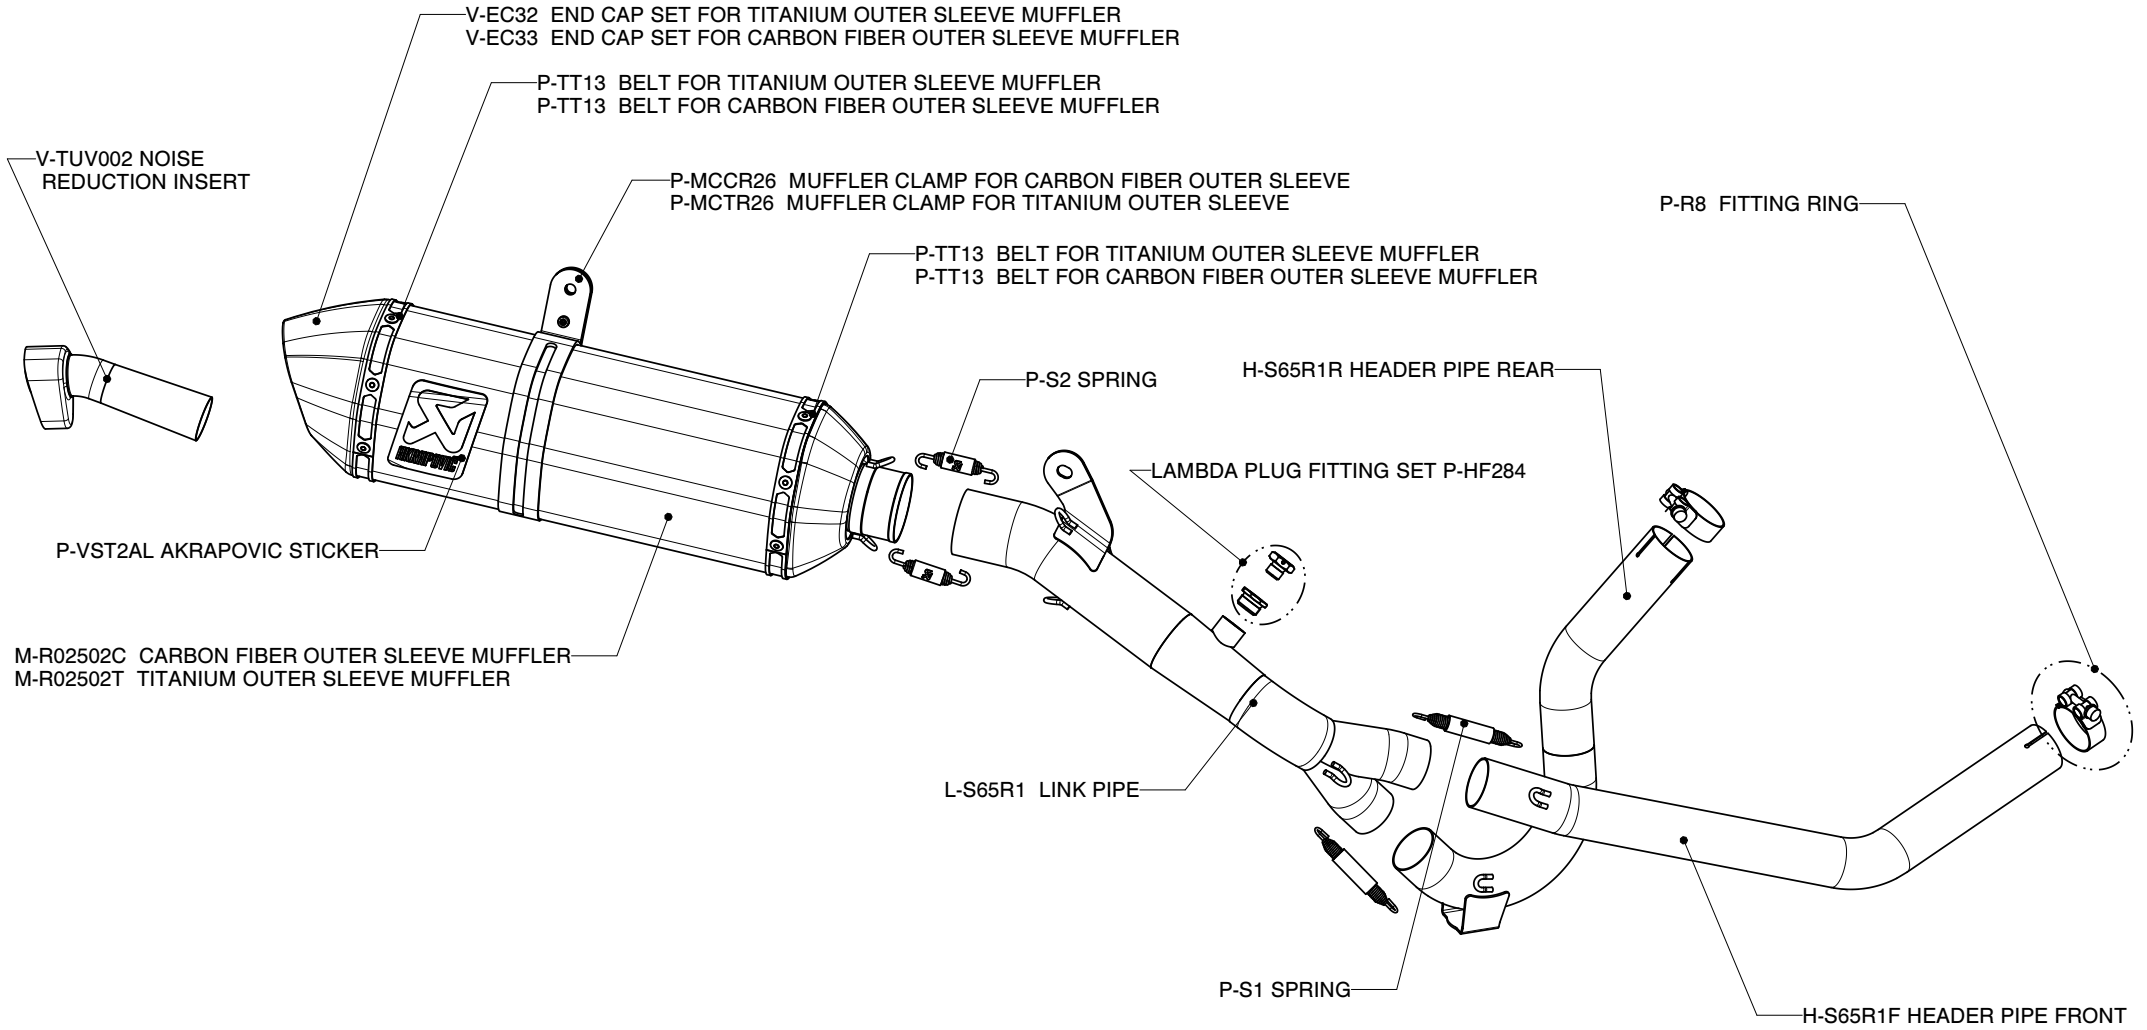

Suzuki DL-650 V-Strom / SLIP ON exhaust system

Product code: S-S65S02-RC

S-S65S02-RT

MUFFLER REPAIR KITS	
REPACK	P-RPCK34
SLEEVE	P-RKS299RT40 - TITANIUM P-RKS298RC40 - CARBON