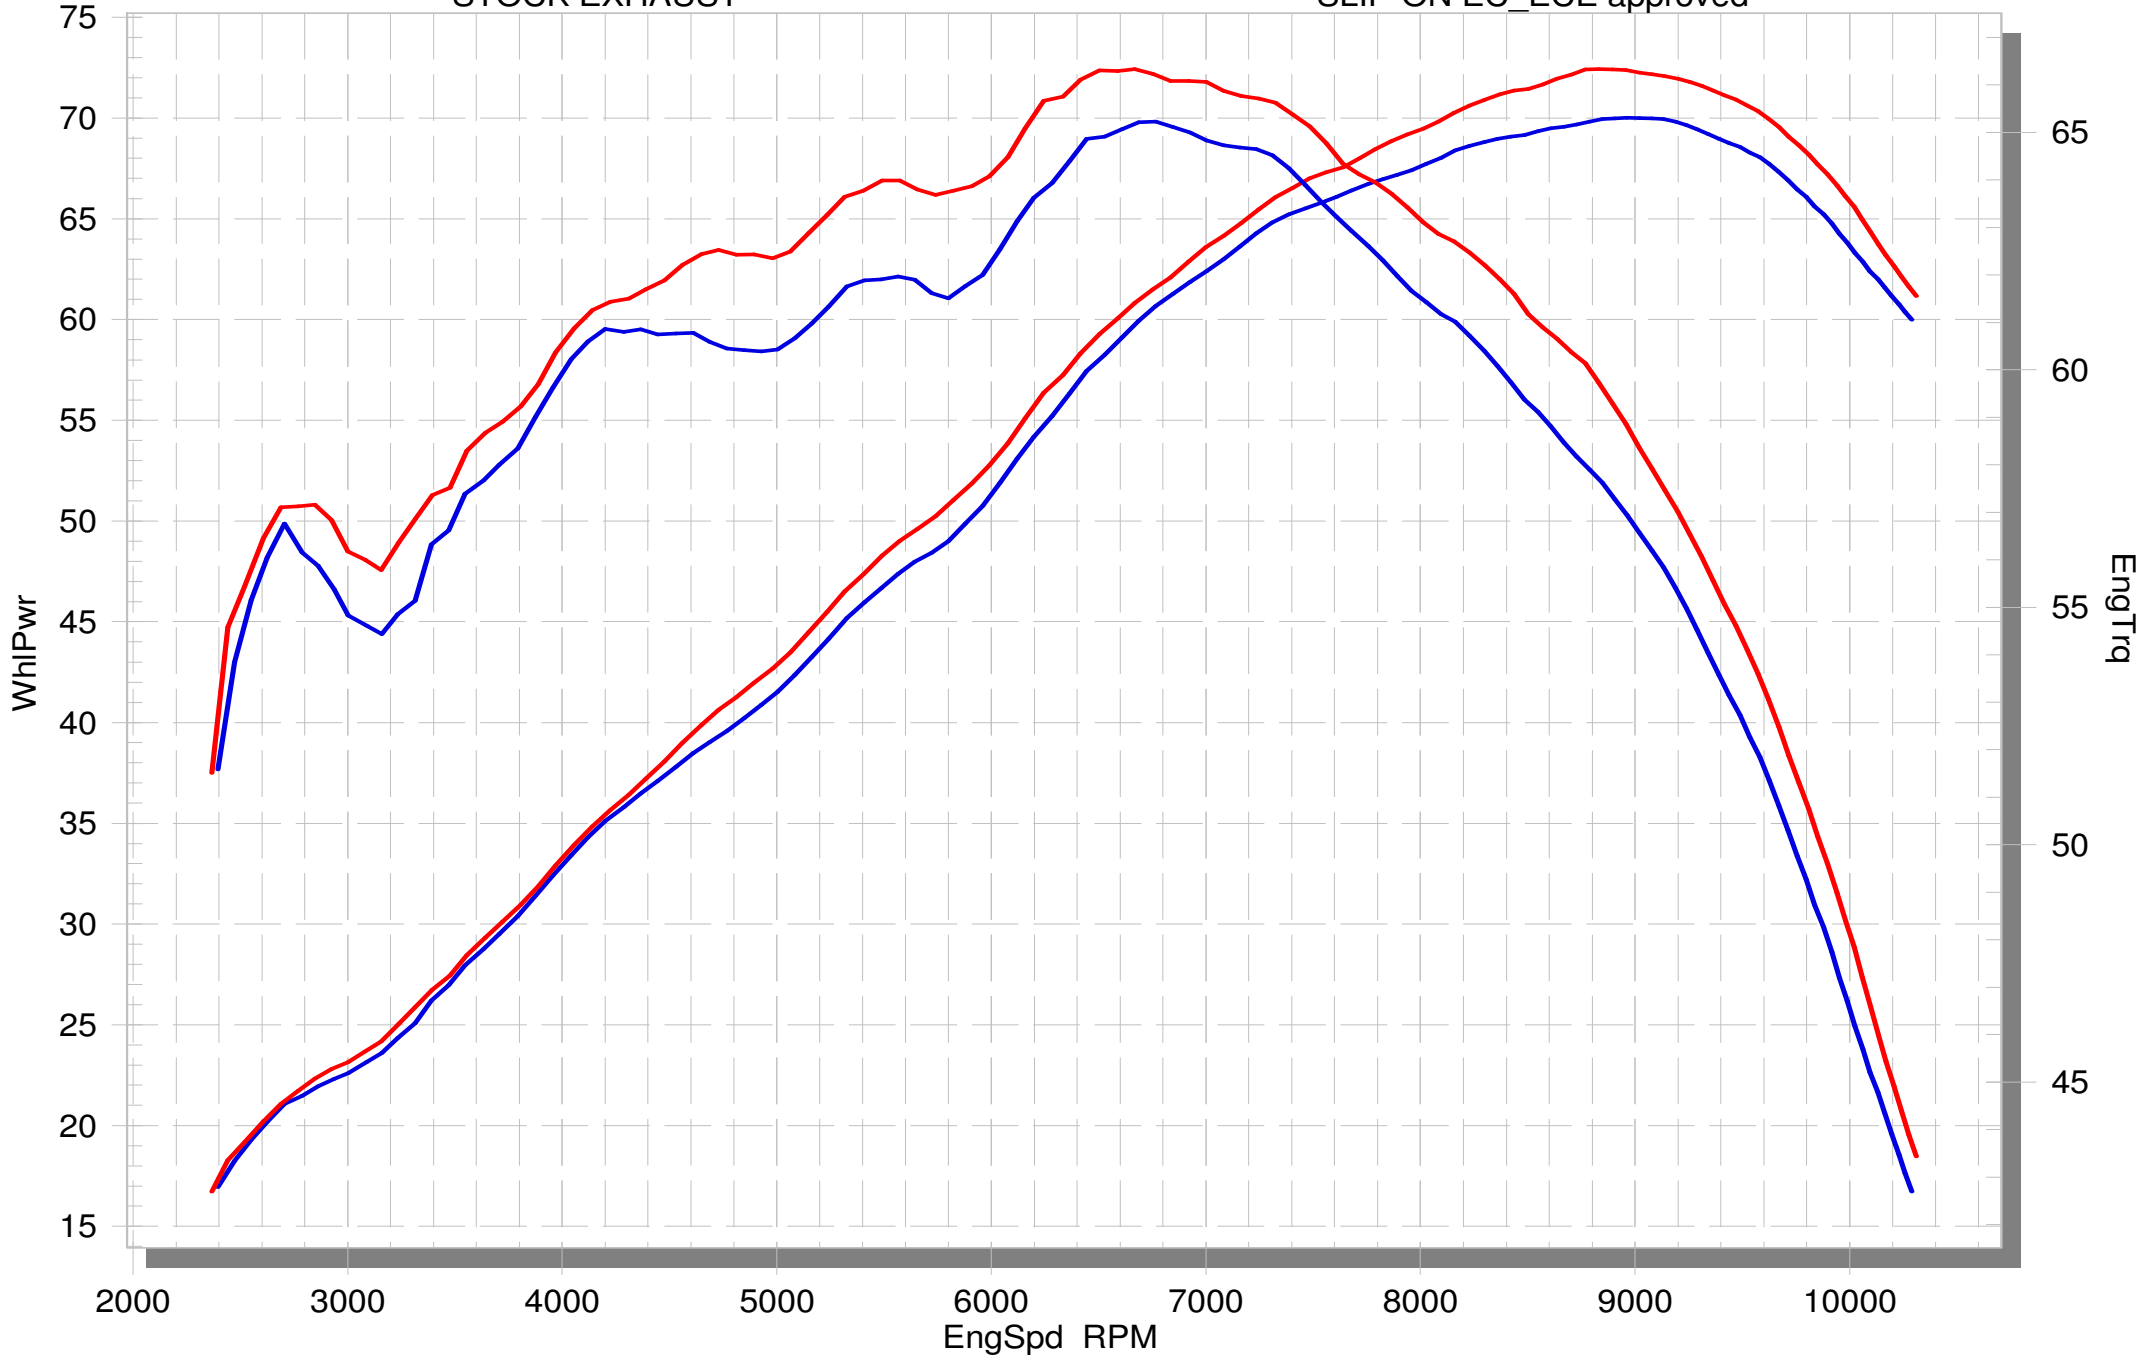

Yamaha Ténéré 700

STOCK EXHAUST

SLIP-ON EC_ECE approved

SuperFlow WinDyn™ V