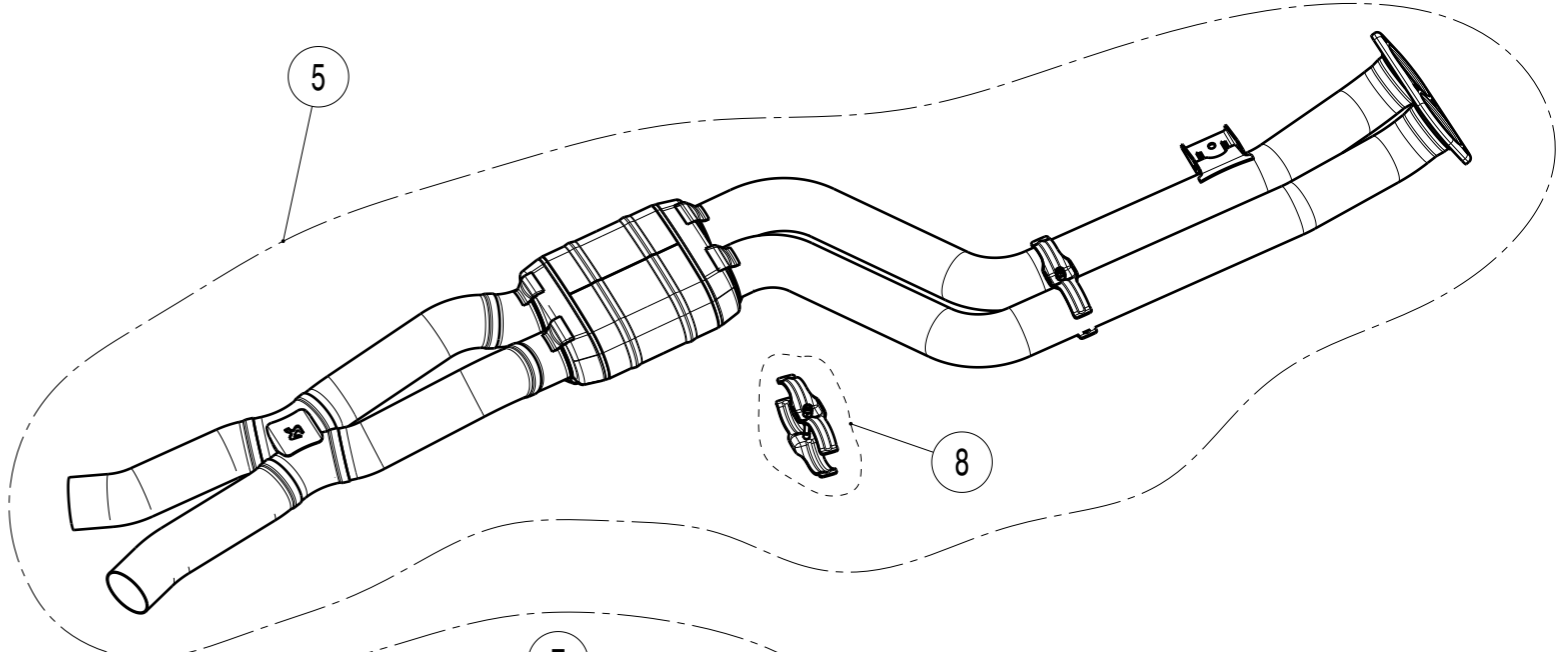

20 For X4M model
without tow hitch only

No.	SalesCode	Description	Qty.
3	TP-CT/60	tail pipe set CA	1
17	TP-CT/60/R	tail pipe right CA	1
18	TP-CT/60/L	tail pipe left CA	1
19	P-R142	clamp SS	1