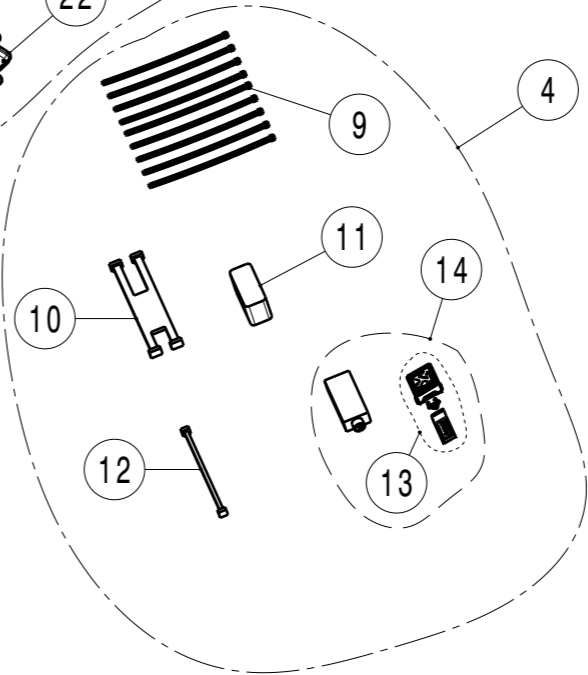

20 For X4M model
without tow hitch only

No.	SalesCode	Description	Qty.
3	TP-CT/60	tail pipe set CA	1
17	TP-CT/60/R	tail pipe right CA	1
18	TP-CT/60/L	tail pipe left CA	1
19	P-R142	clamp SS	1