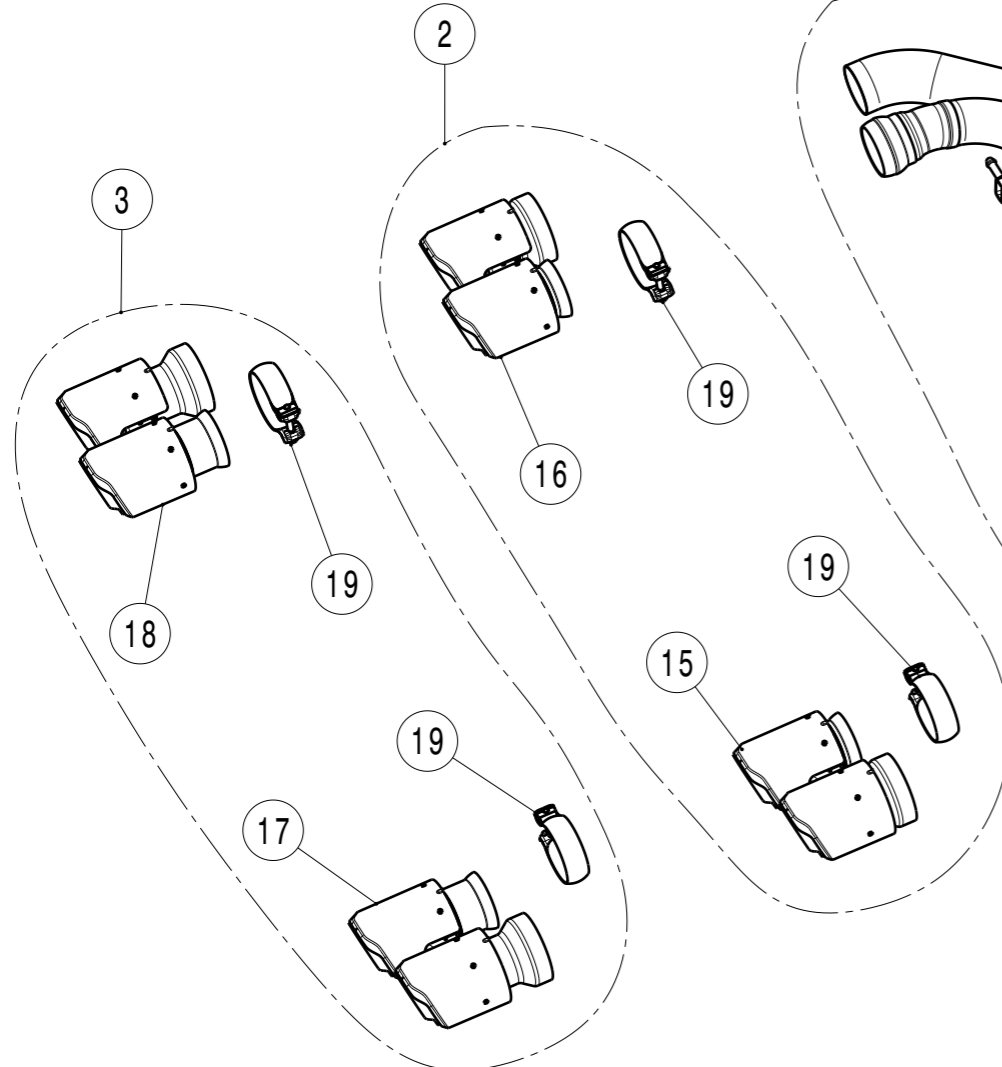

20 For X4M model
without tow hitch only

No.	SalesCode	Description	Qty.
3	TP-CT/60	tail pipe set CA	1
17	TP-CT/60/R	tail pipe right CA	1
18	TP-CT/60/L	tail pipe left CA	1
19	P-R142	clamp SS	1