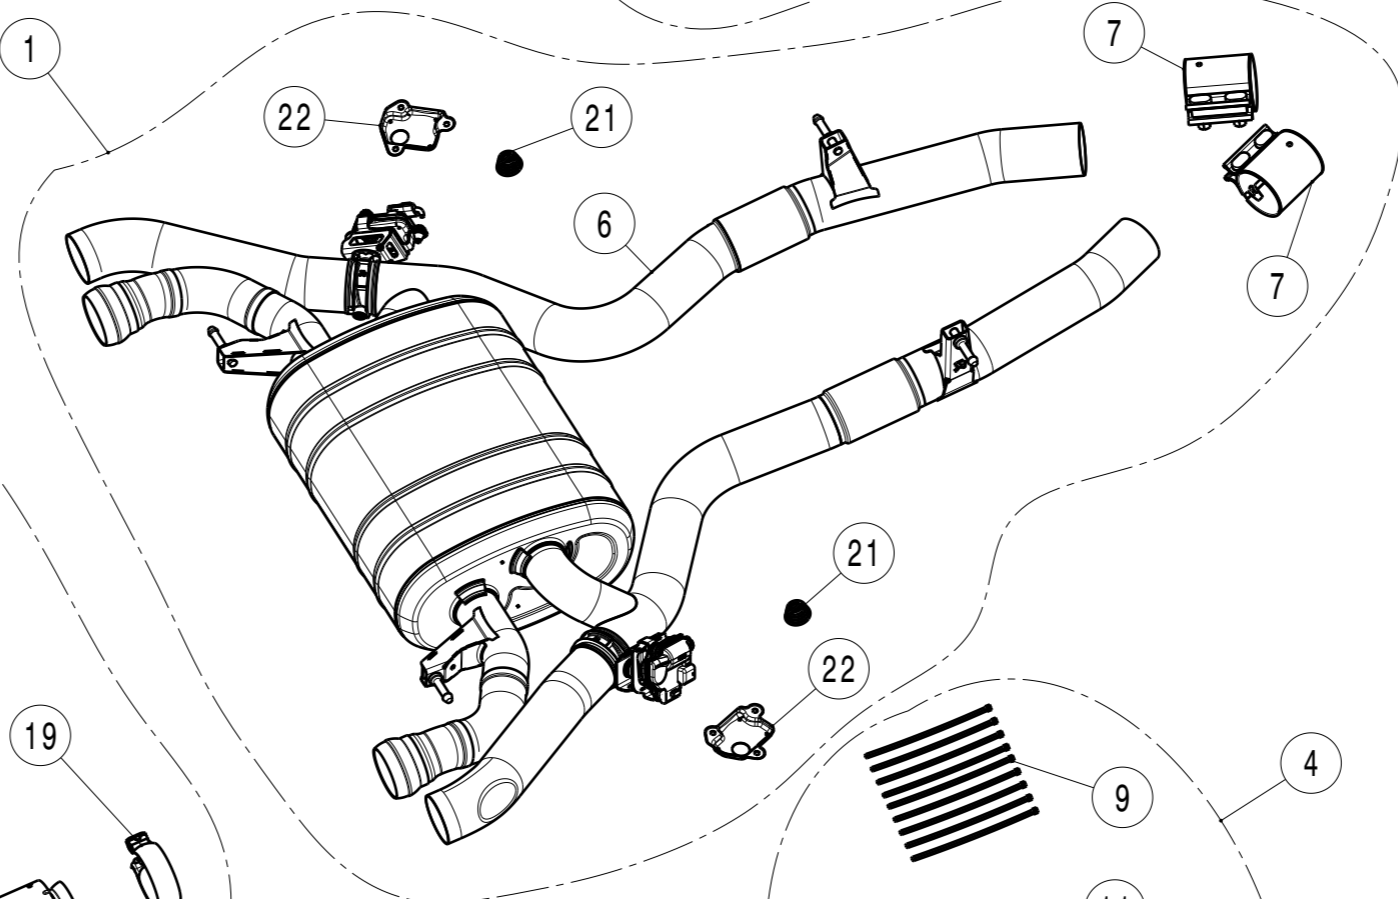

20 For X4M model
without tow hitch only

No.	SalesCode	Description	Qty.
3	TP-CT/60	tail pipe set CA	1
17	TP-CT/60/R	tail pipe right CA	1
18	TP-CT/60/L	tail pipe left CA	1
19	P-R142	clamp SS	1