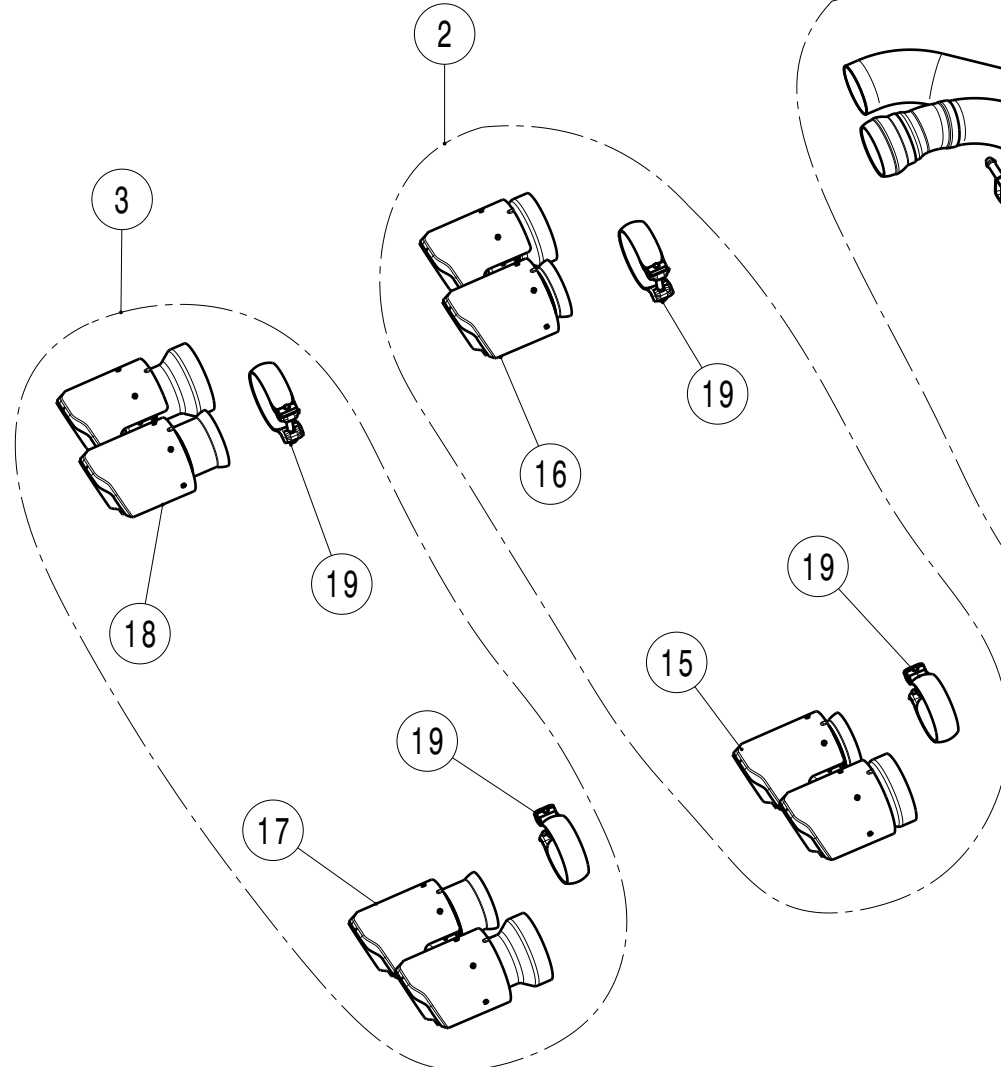

20 For X4M model  
without tow hitch only

No.	SalesCode	Description	Qty.
2	TP-CT/59	tail pipe set CA	1
15	TP-CT/59/R	tail pipe right CA	1
16	TP-CT/59/L	tail pipe left CA	1
19	P-R142	clamp SS	1