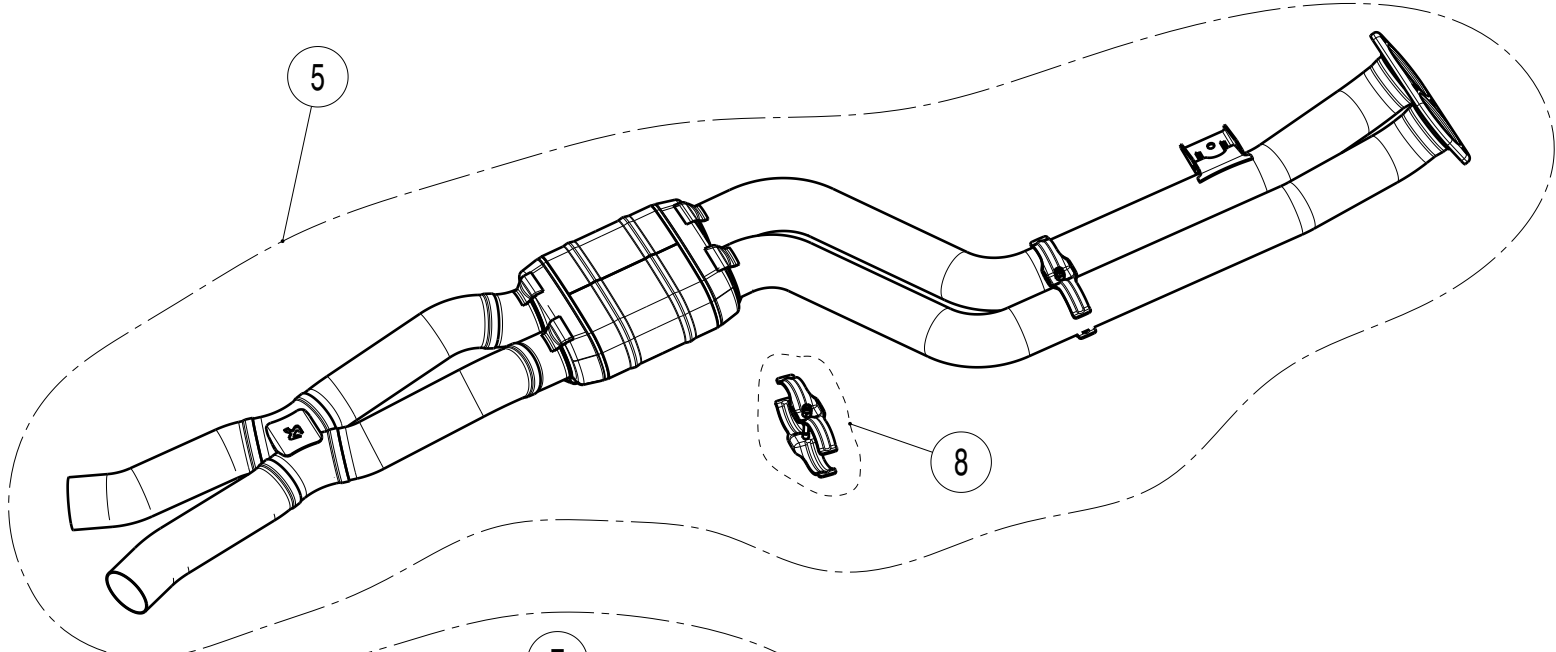

20 For X4M model  
without tow hitch only

No.	SalesCode	Description	Qty.
2	TP-CT/59	tail pipe set CA	1
15	TP-CT/59/R	tail pipe right CA	1
16	TP-CT/59/L	tail pipe left CA	1
19	P-R142	clamp SS	1