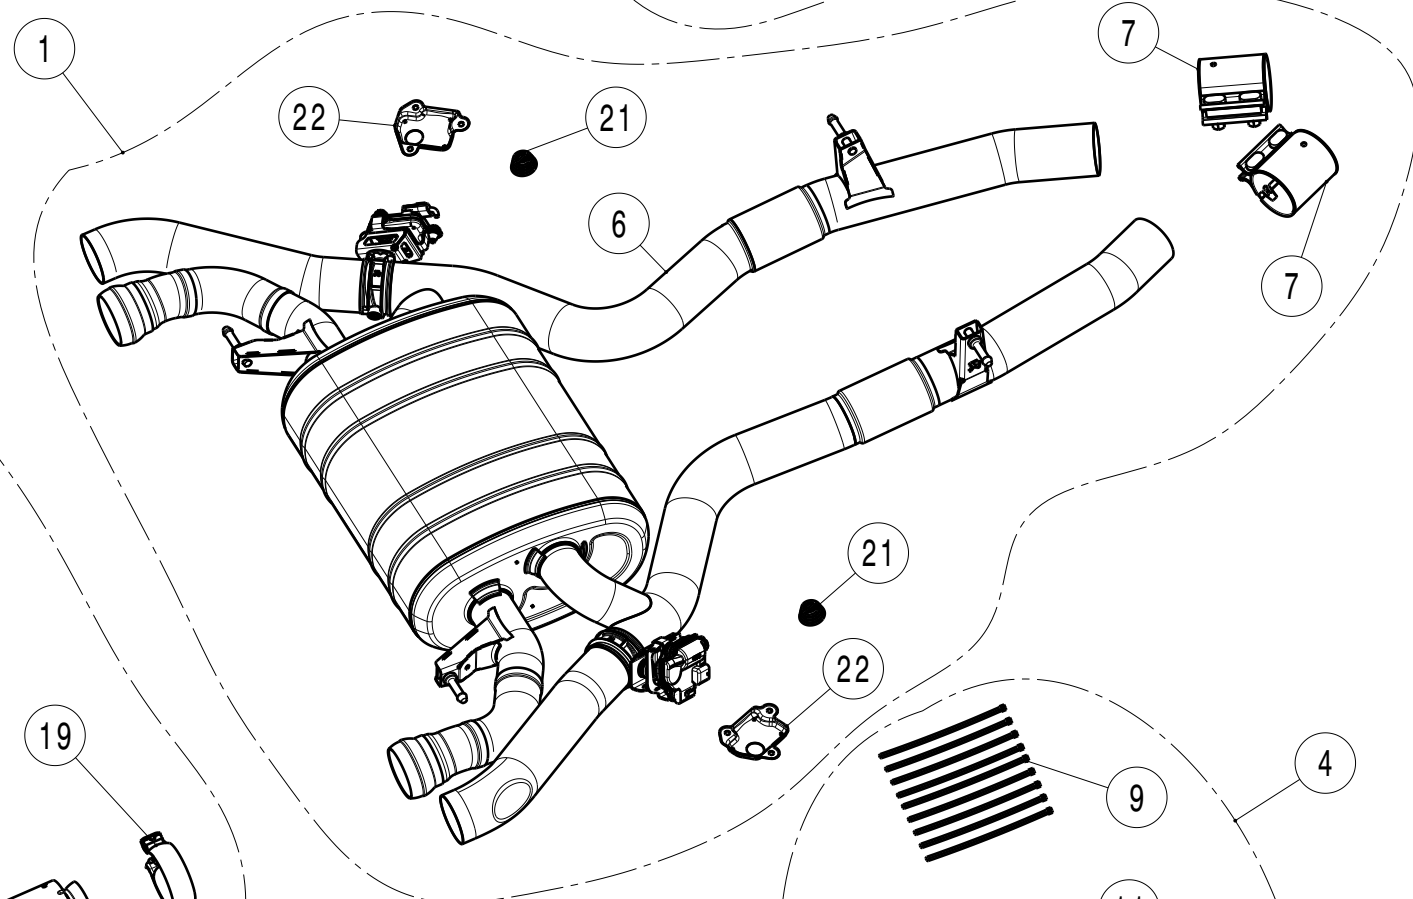

20 For X4M model  
without tow hitch only

No.	SalesCode	Description	Qty.
2	TP-CT/59	tail pipe set CA	1
15	TP-CT/59/R	tail pipe right CA	1
16	TP-CT/59/L	tail pipe left CA	1
19	P-R142	clamp SS	1