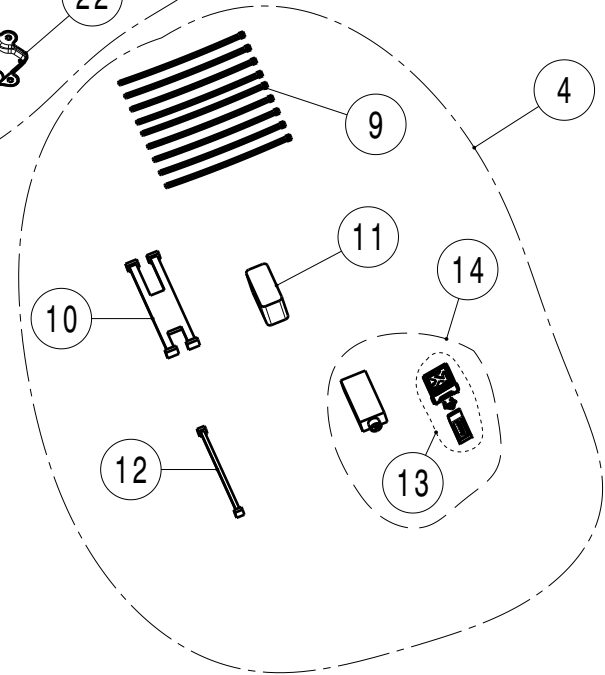

20 For X4M model  
without tow hitch only

No.	SalesCode	Description	Qty.
2	TP-CT/59	tail pipe set CA	1
15	TP-CT/59/R	tail pipe right CA	1
16	TP-CT/59/L	tail pipe left CA	1
19	P-R142	clamp SS	1