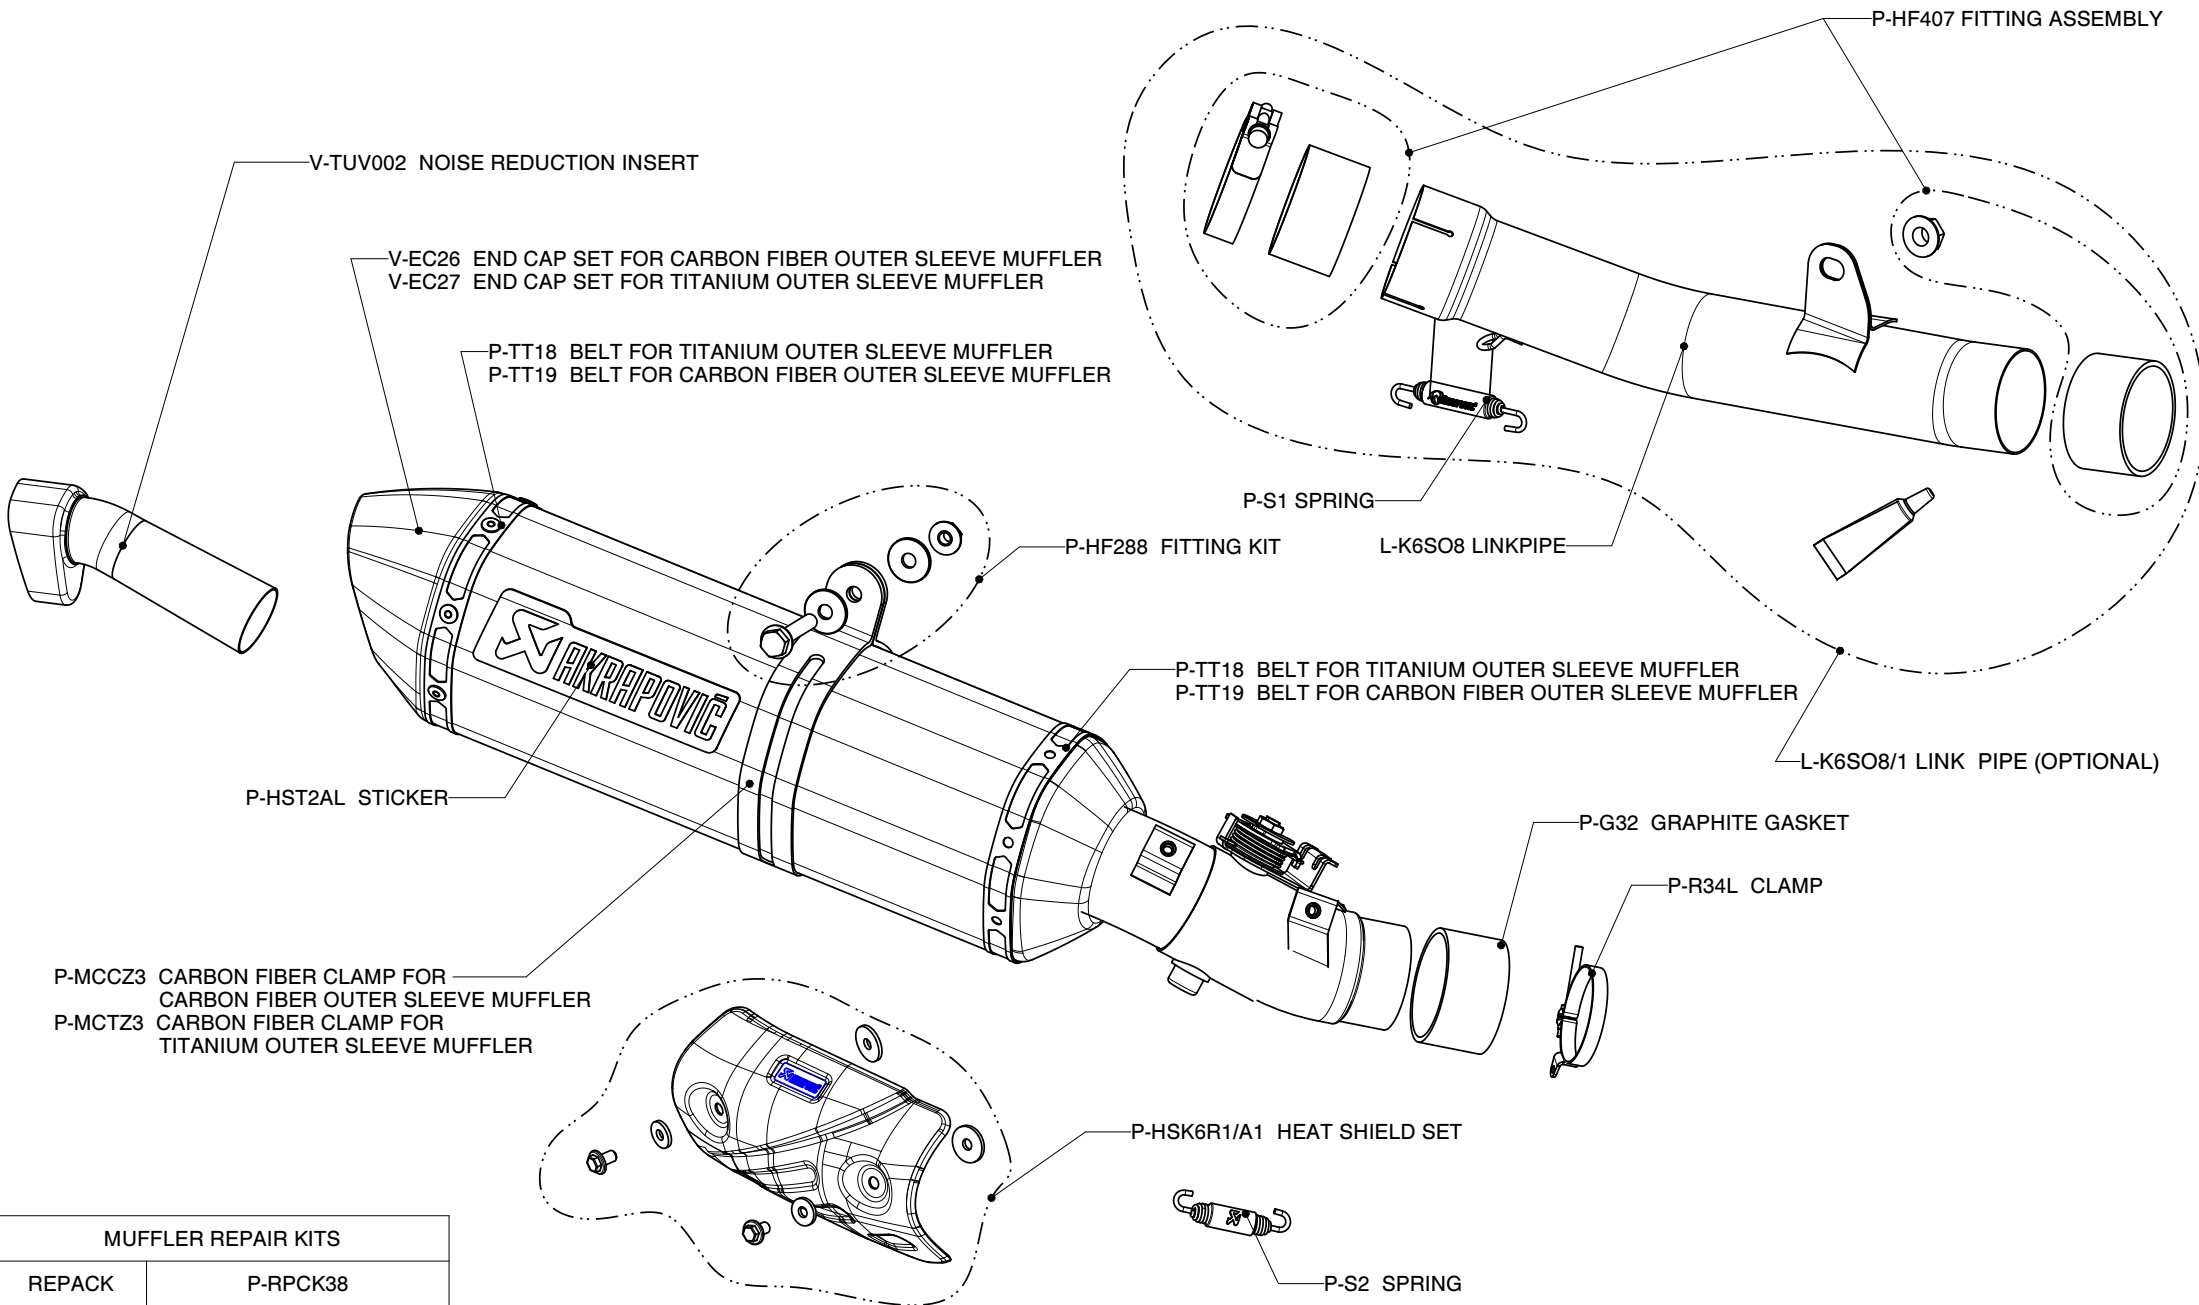

Kawasaki ZX-6R, SLIP-ON exhaust system / EC Type-approval

Product code: S-K6SO6-HZC

S-K6SO6-HZT

MUFFLER REPAIR KITS

REPACK

P-RPCK38

SLEEVE

P-RKS116ZT30 - TITANIUM

P-RKS115ZC30 - CARBON

WARNING! IN COMBINATION WITH OPTIONAL LINKPIPE, THE SLIP ON HOMOLOGATION IS NOT VALID!