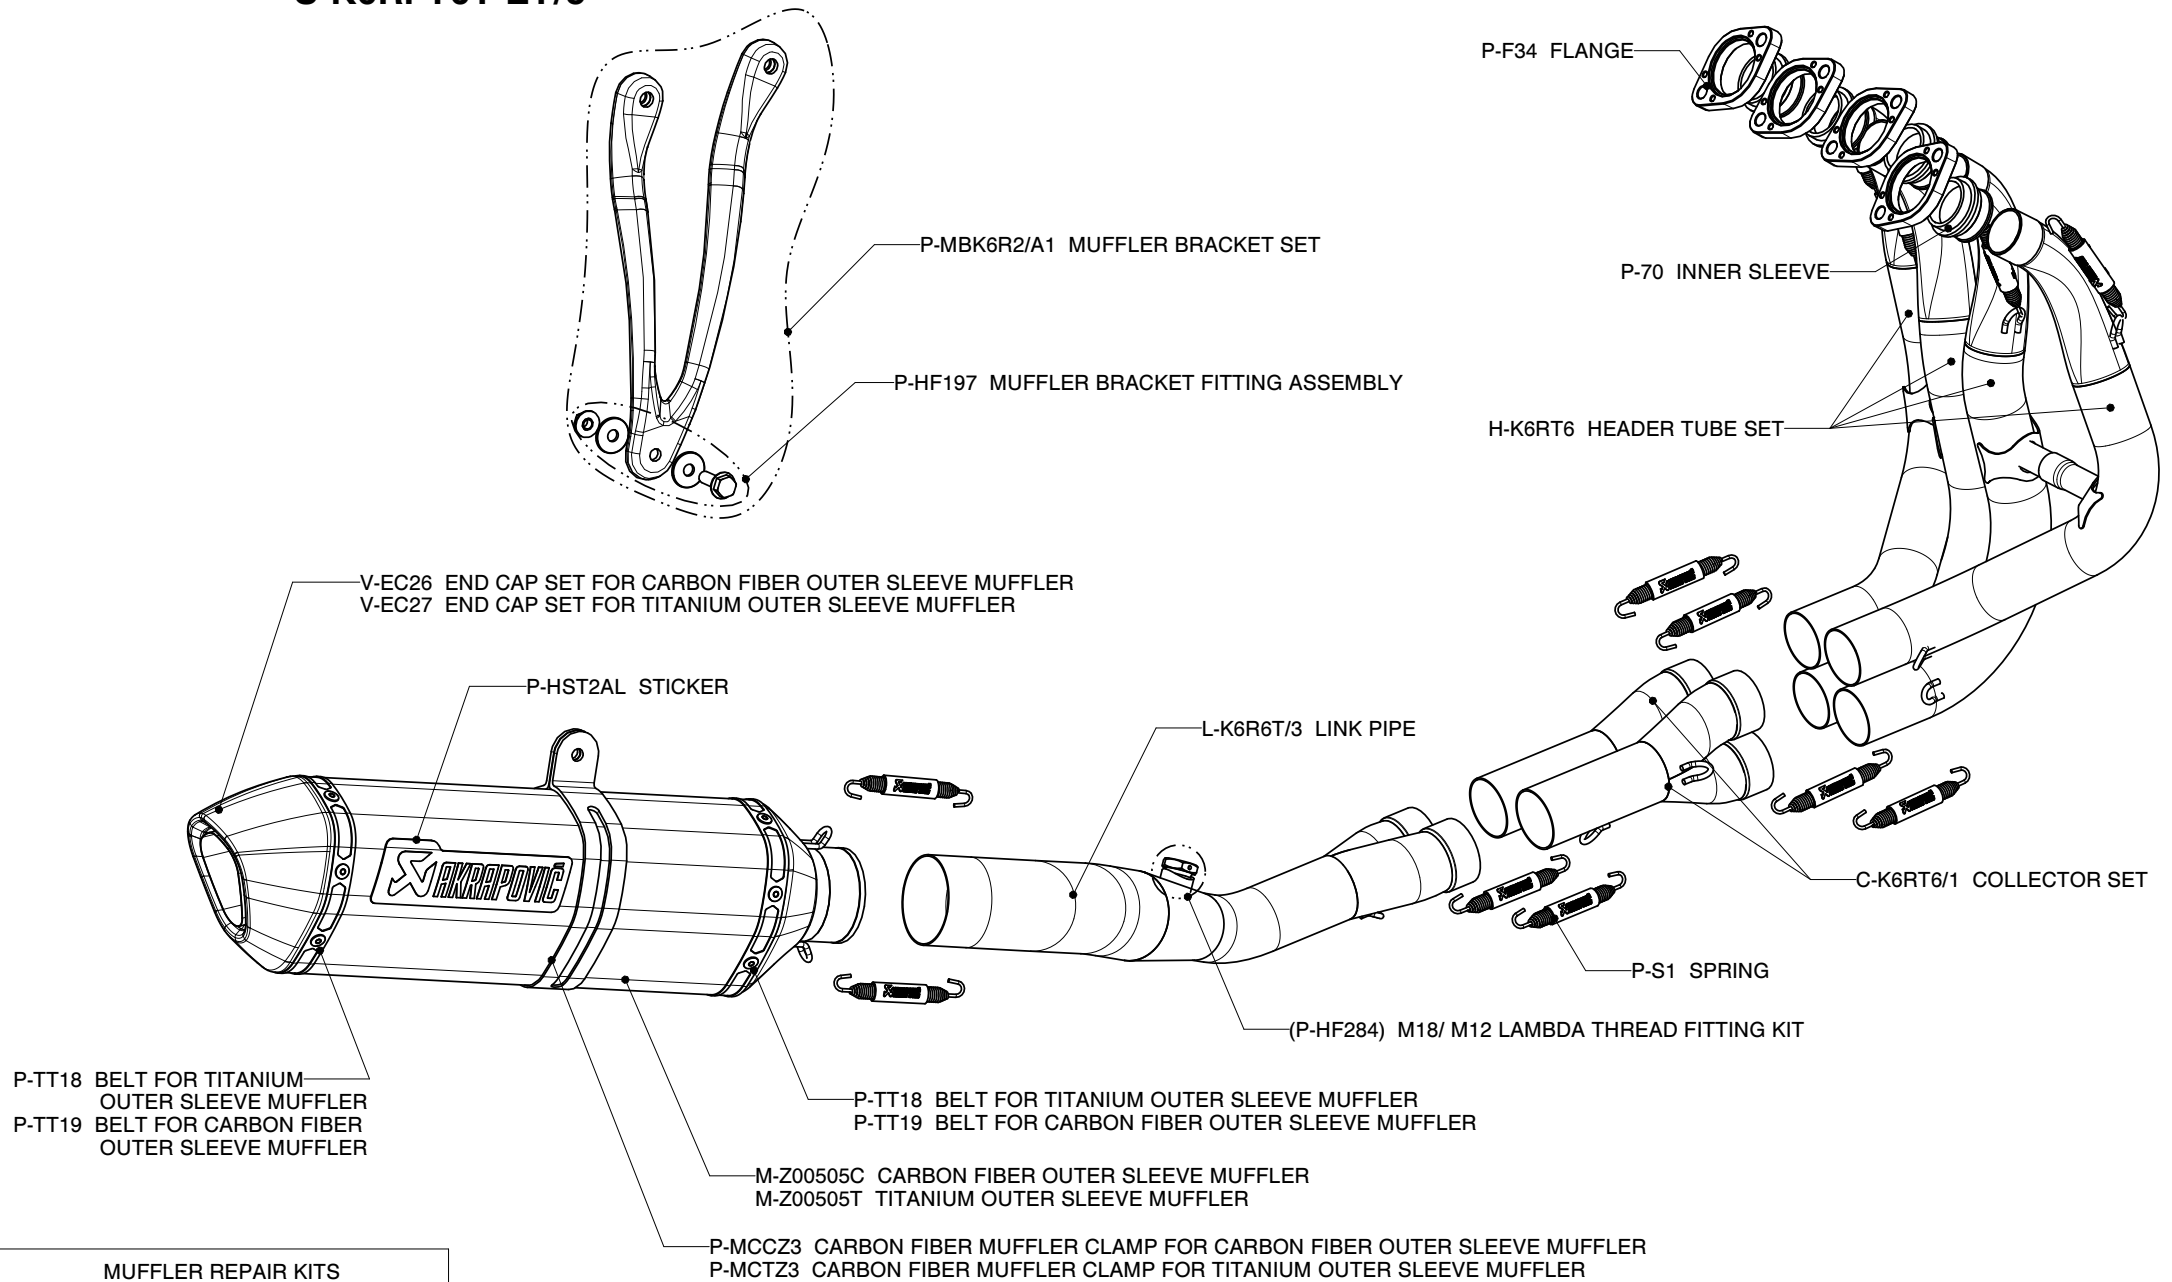

KAWASAKI ZX-6R/ Complete exhaust system/ EVO - KIT

Product code: S-K6RFT6T-ZC/3

S-K6RFT6T-ZT/3

MUFFLER REPAIR KITS

REPACK

P-RPCK26

SLEEVE

P-RKS89ZT35 - TITANIUM

P-RKS88ZC39 - CARBON

No.	SalesCode	Description	Qty.
1	P-MBK6R2/A1	muffler bracket	1
2	P-HF197	fitting kit	1