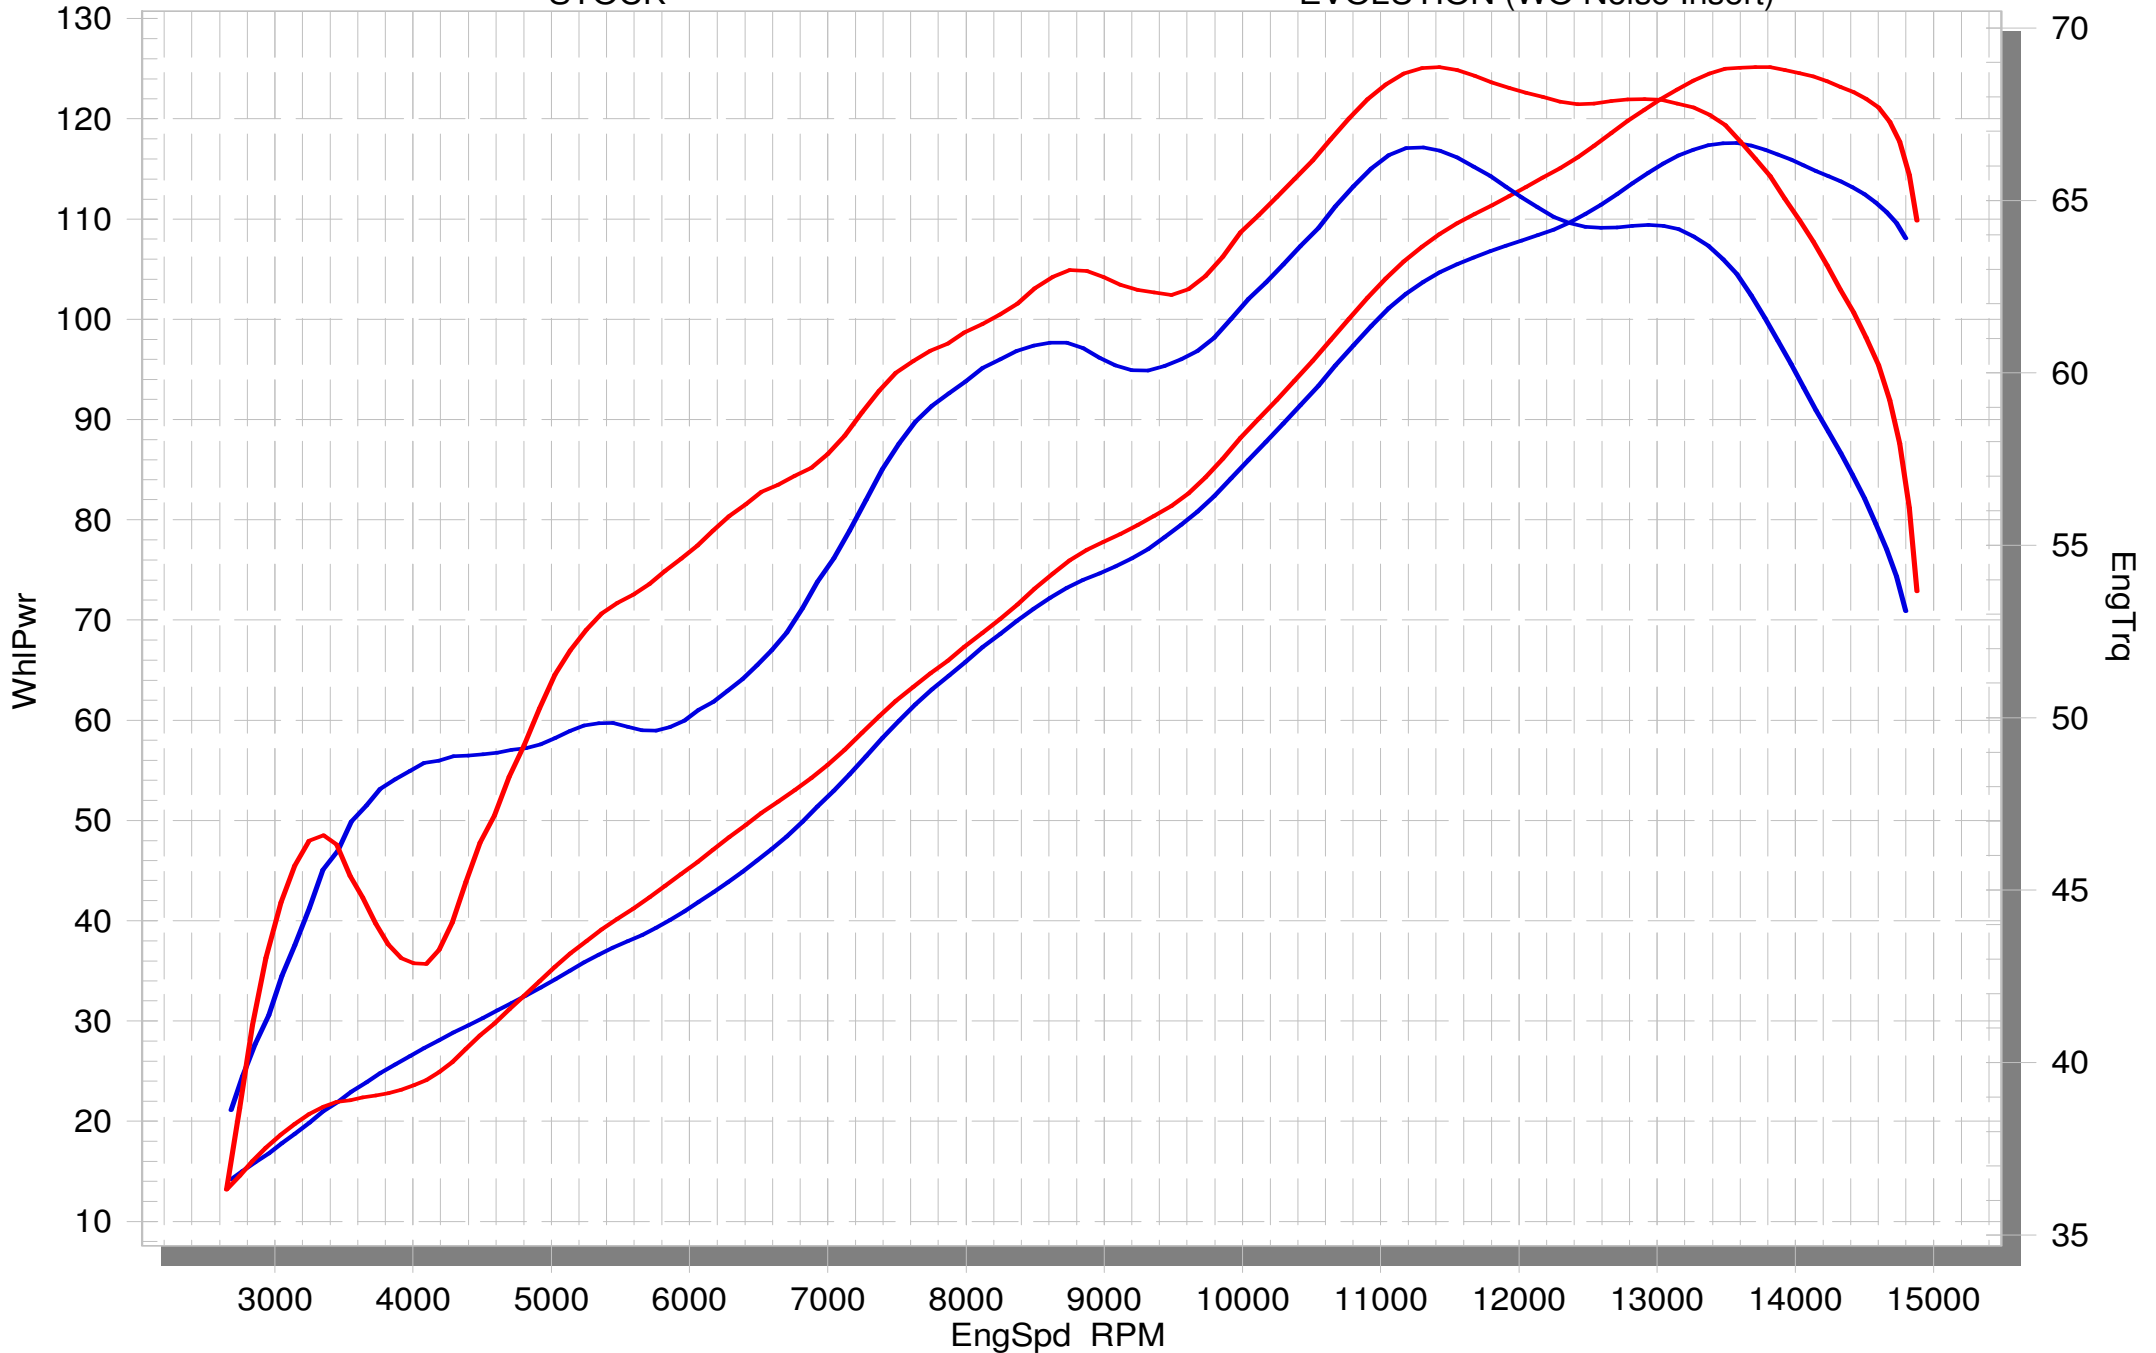

Kawasaki ZX-6R

STOCK

EVOLUTION (WO Noise Insert)

SuperFlow WinDyn™ V