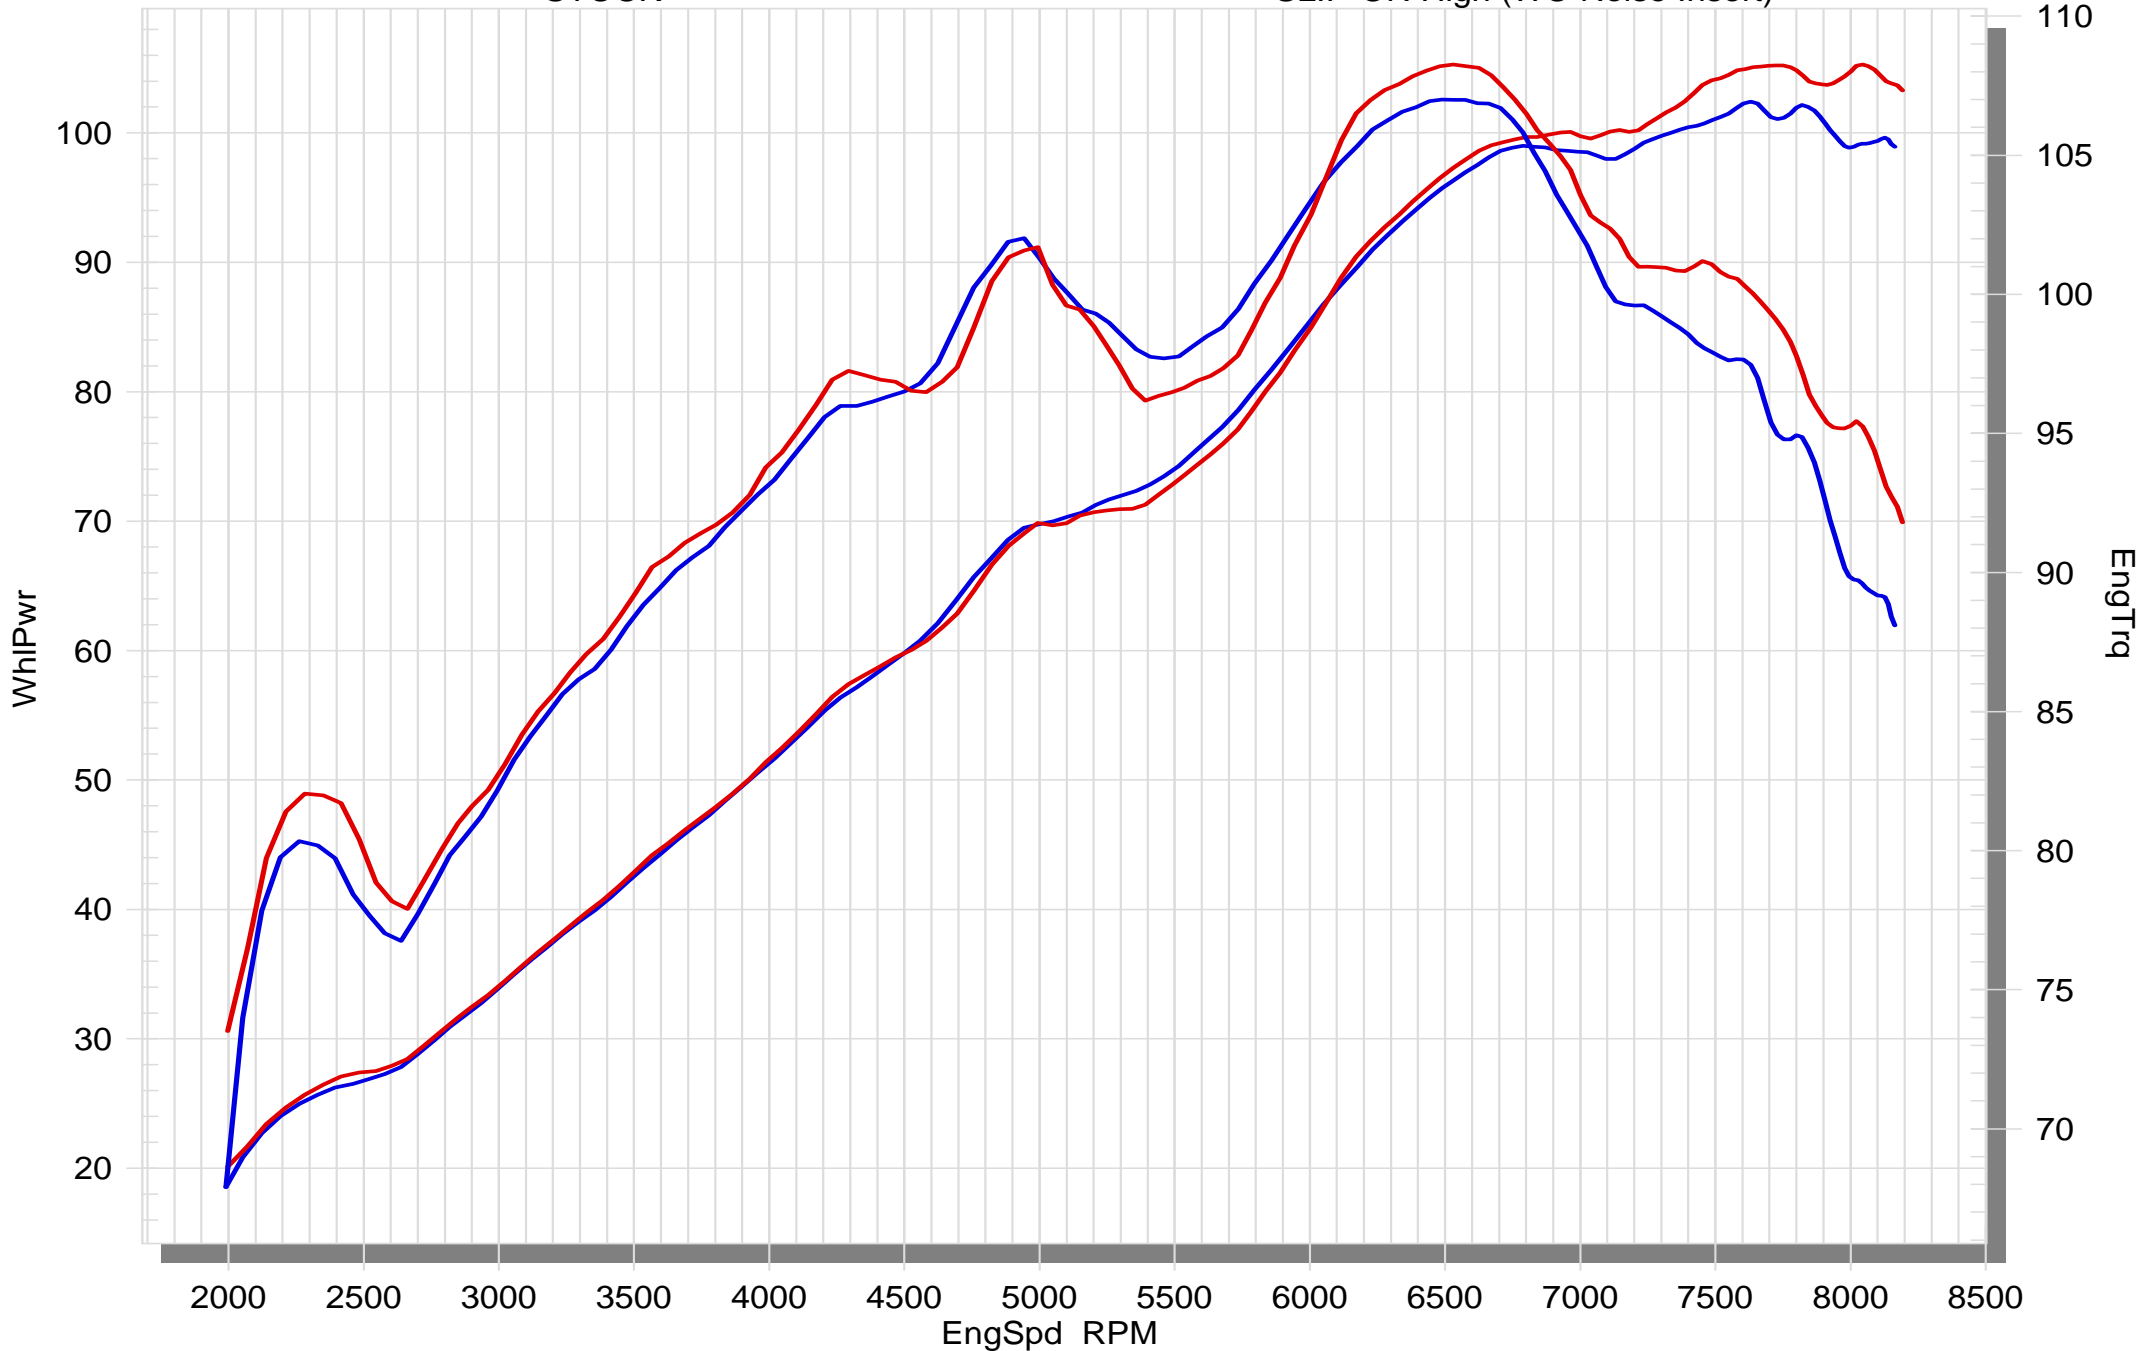

# BMW R nineT

STOCK

SLIP-ON High (WO Noise Insert)

# BMW R nineT

 STOCK

 SLIP-ON High (W Noise Insert)